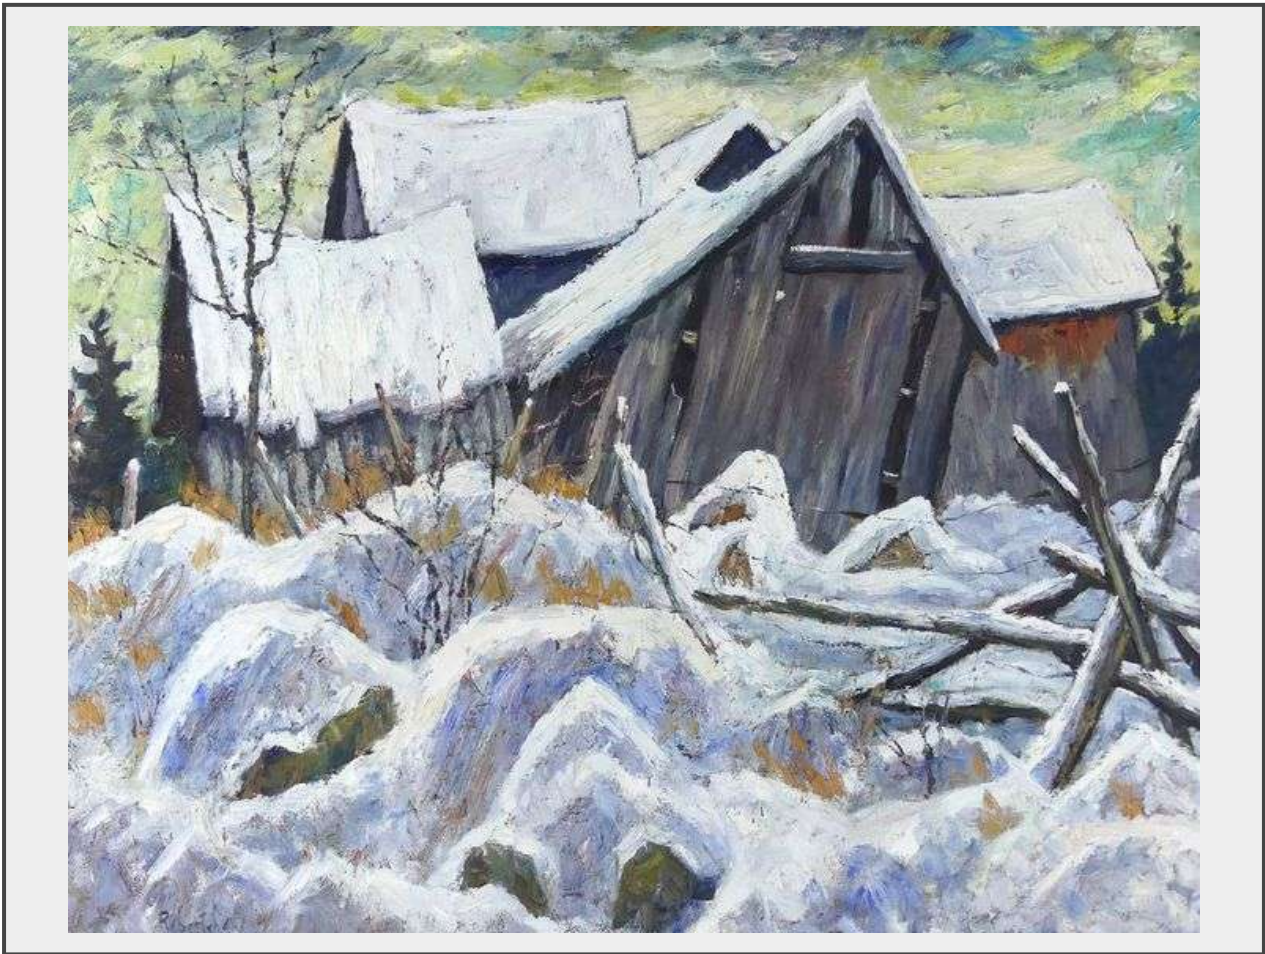

Sale Name: FEBRUARY ART

LOT 681 - ROSS ROBERTSHAW

Description

A lovely winter landscape oil on board depicting a snow-covered terrain with barns and old split rail fence, signed lower left, 28 x 36in, frame dimensions 34 3/4 x 42 1/2in; Ross Robertshaw, Canadian 1919-1986; this painting is too large to ship via Canada Post