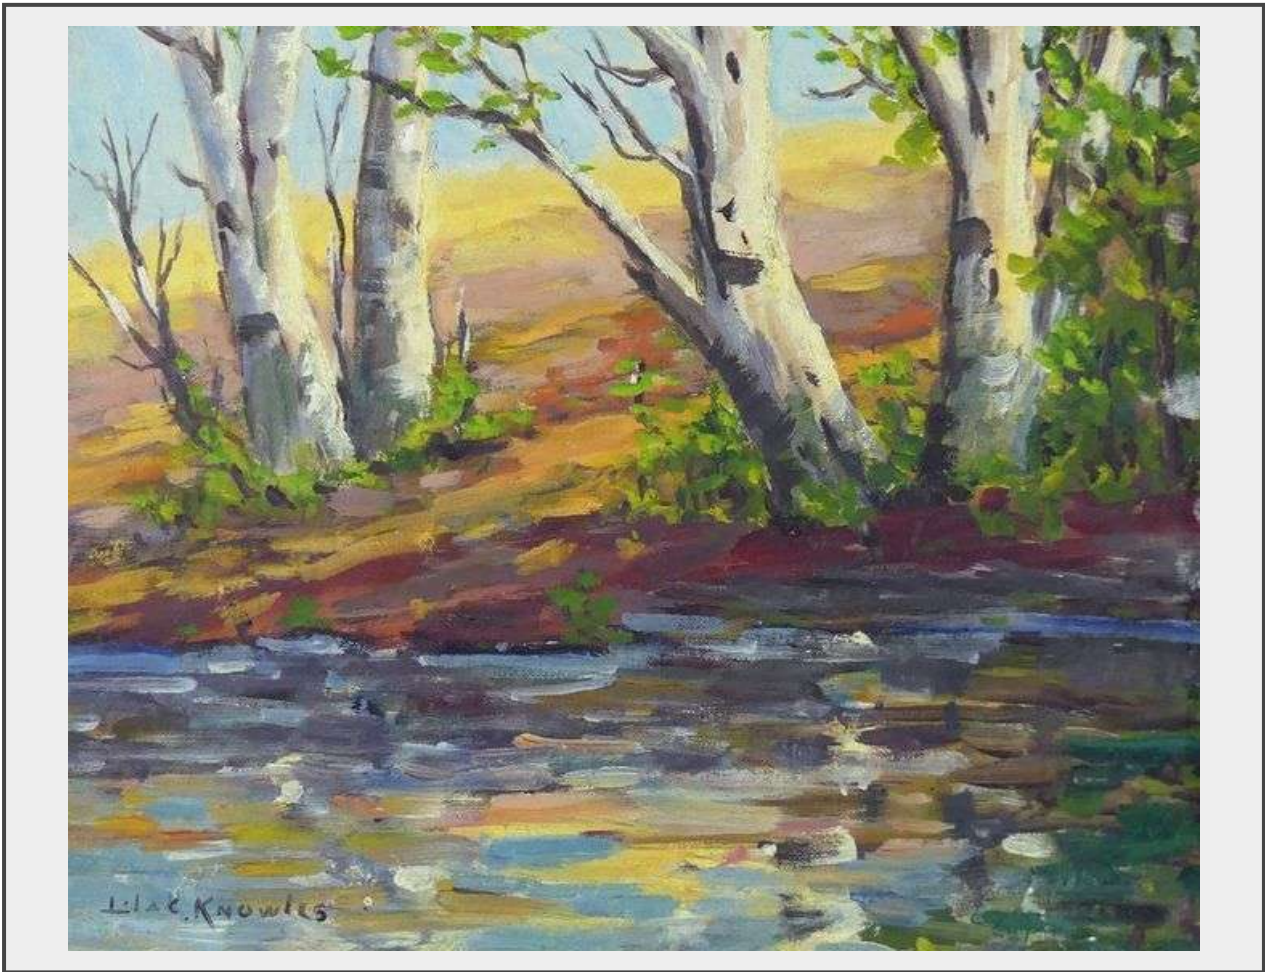

Sale Name: SPRING 2026 FINE ART AUCTION

LOT 3230 - LILA KNOWLES

Description

Titled "Bankside Birches" verso and dated circa 1940's, signed lower left, oil on canvas laid down to board, 10 x 12in; displayed in a quality painted antique frame

Lila Caroline McGillivray Knowles, Canadian, 1886-1967, an early 20th century artist from London best known for her oils of Ontario landscapes

Quantity: 1

GARDNER GALLERIES
ESTATE, JEWELLERY + FINE ART AUCTIONEERS