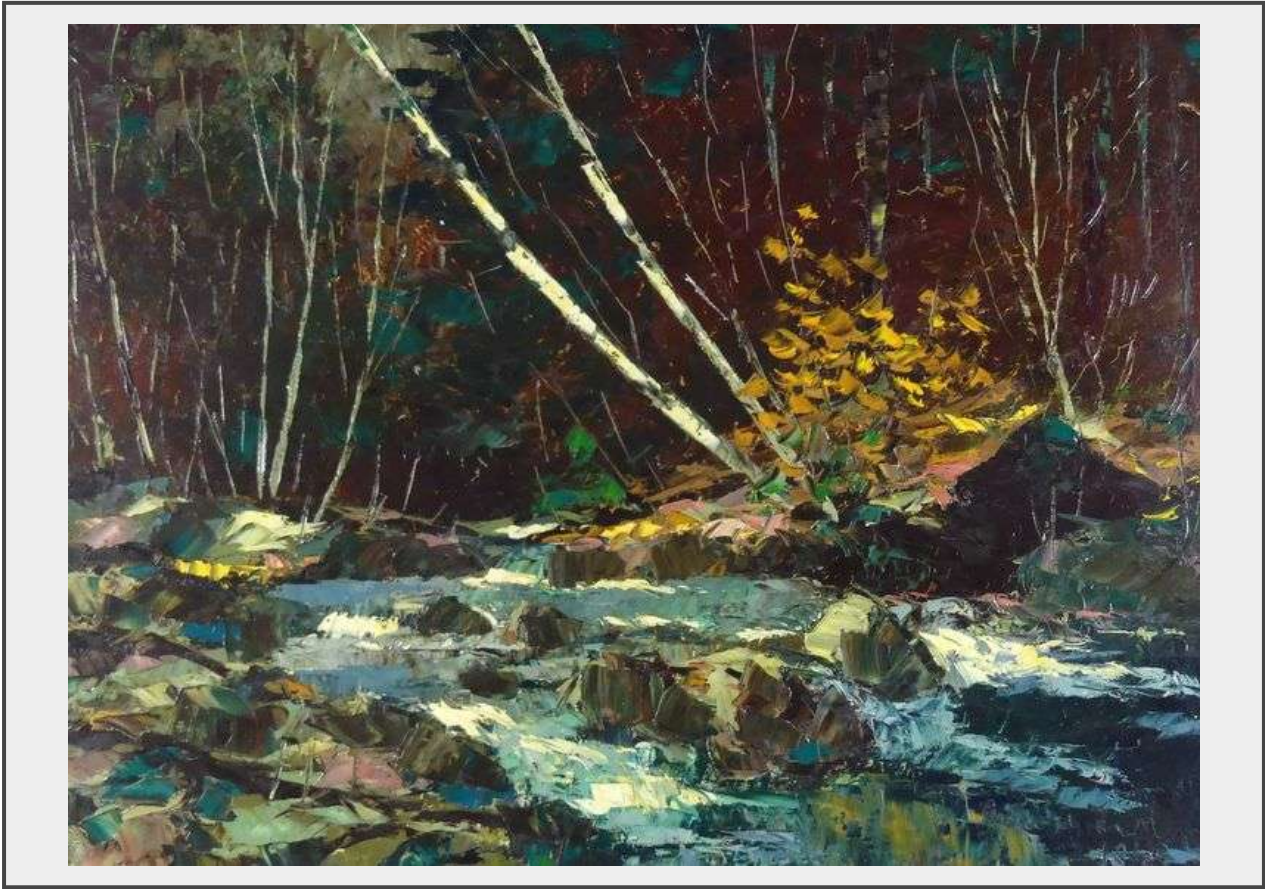

Sale Name: FEBRUARY ART

LOT 710 - ANTON SCHUBERT

Description

Titled "Spencer Creek", signed lower right and dated 1968, also signed and dated verso, oil on masonite board, 24 x 32in

Anton Schubert, Czechoslovakian/Canadian, born 1924