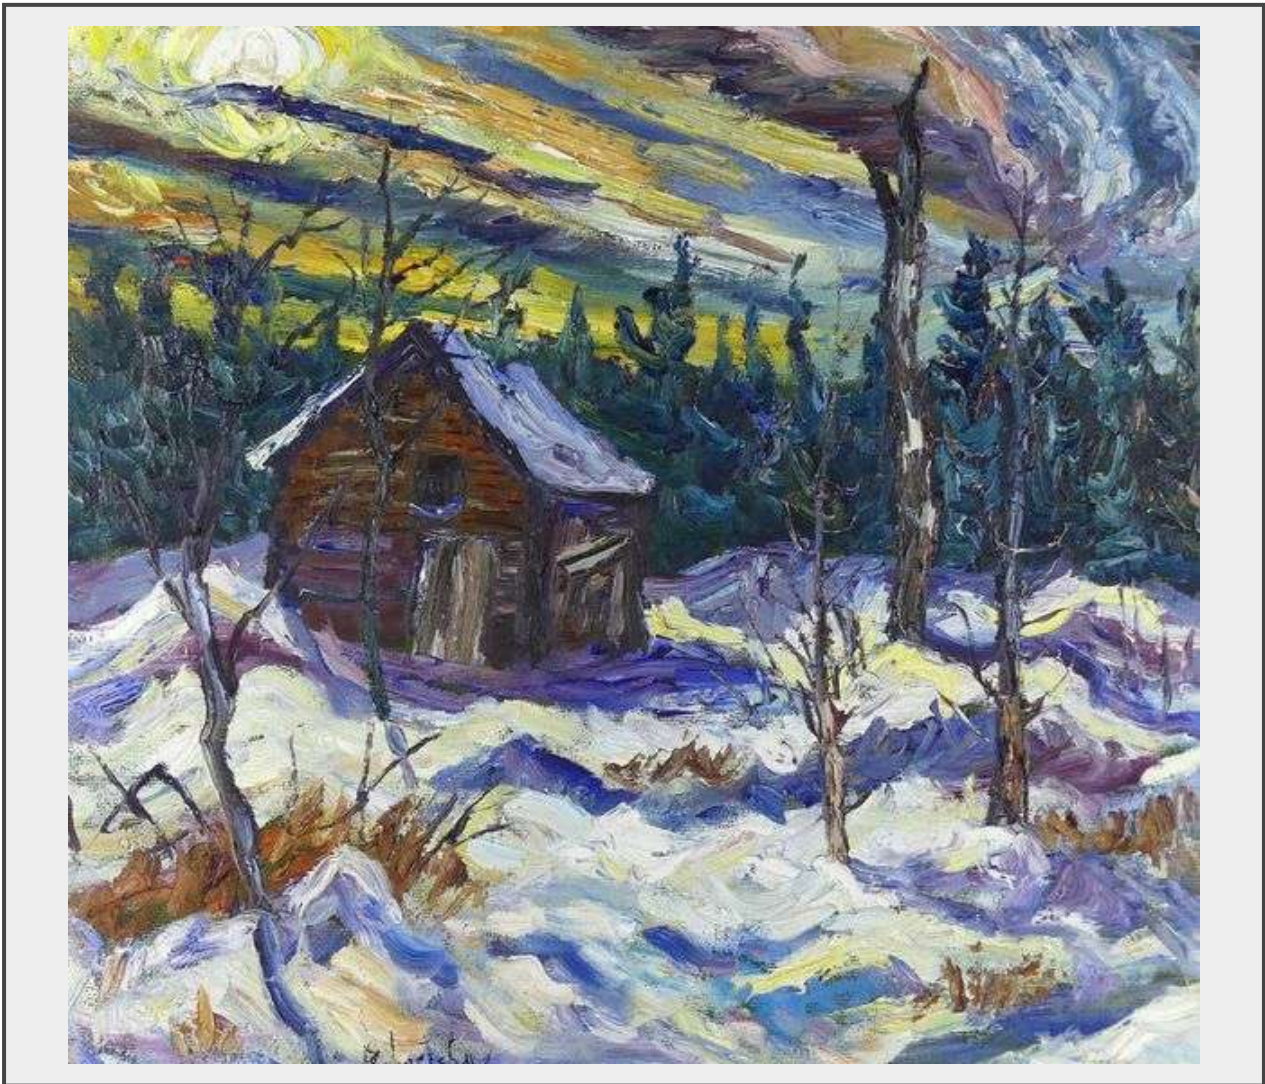

**Sale Name:** FEBRUARY ART

**LOT 721 - ROSS ROBERTSHAW**

**Description**

"Untitled: Winter Landscape with Log Cabin", signed lower left, oil on board, 22 x 24in

Provenance: from a private Ontario collection, acquired directly from the artist