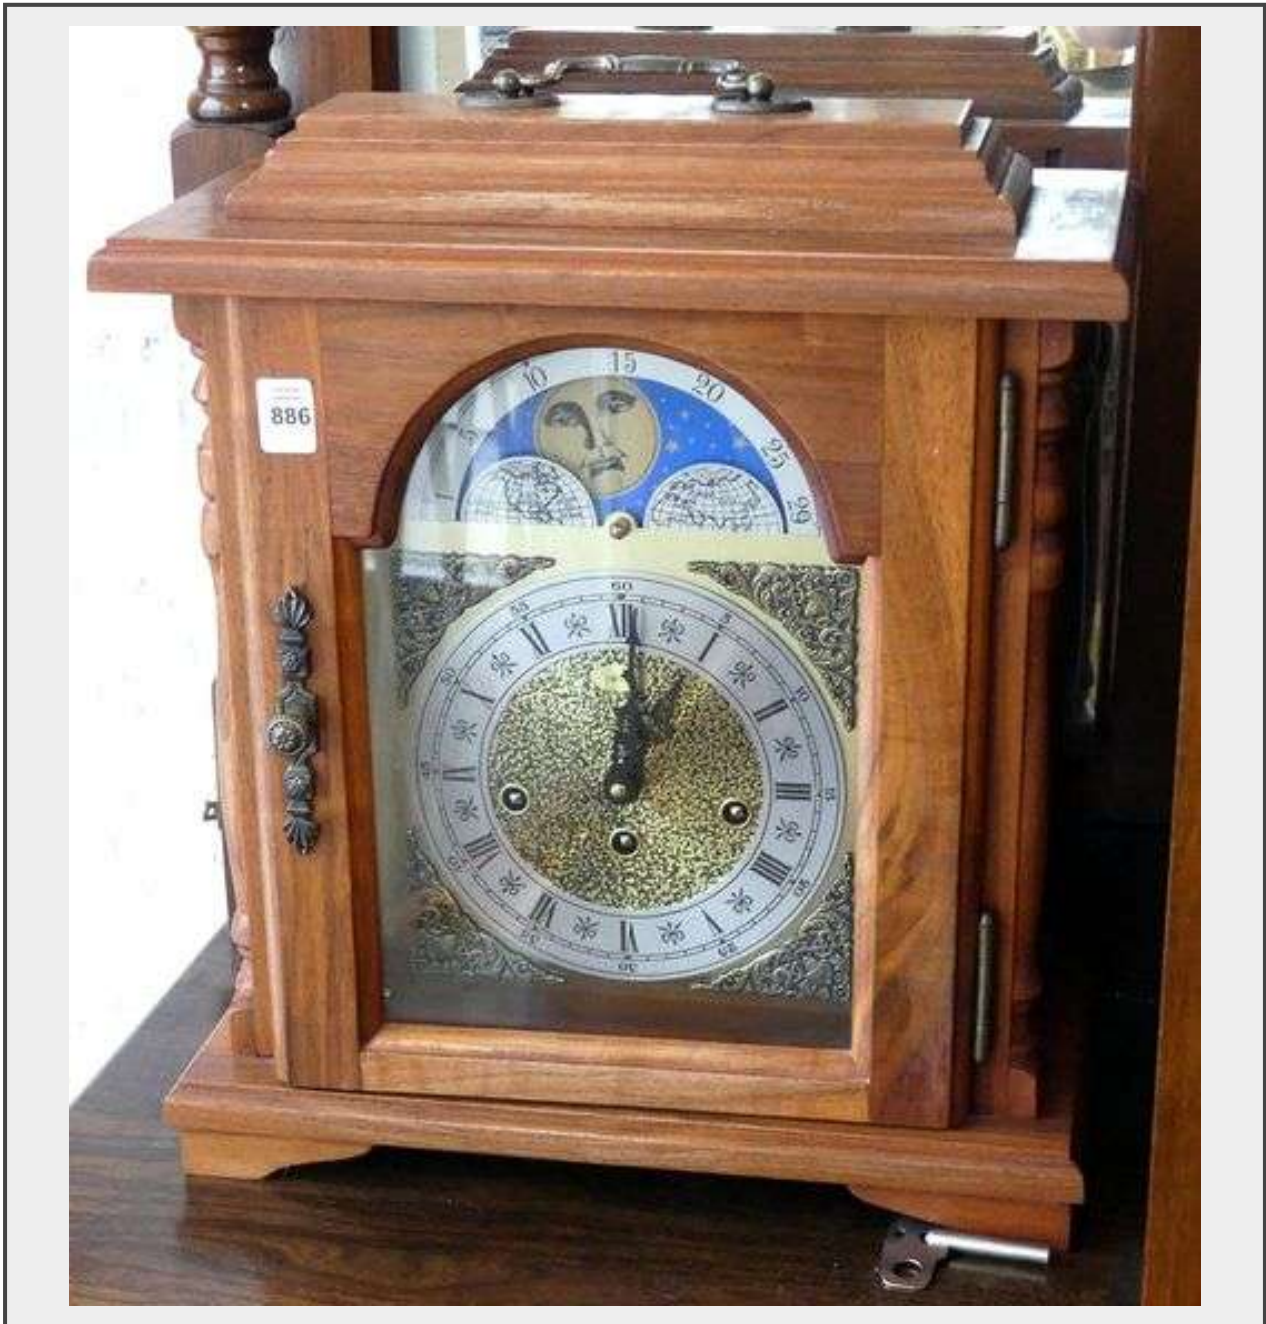

Sale Name: FINE FURNISHINGS, DECORATIVE ARTS AND COLLECTIBLES
LOT 886 - EMPEROR SHELF CLOCK

Description

Emperor walnut and mahogany case shelf clock with key and upper moon phase dial; some surface wear and not sold in running condition - 16 x 13.5 x 6.5in